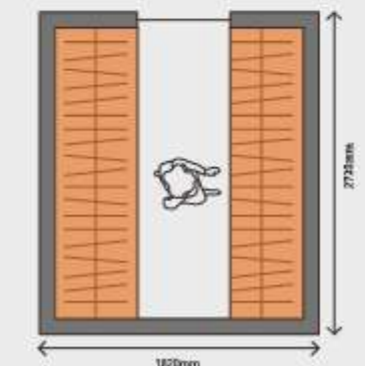

TWO ROWS

Suitable for long and narrow areas, having an island as an option.