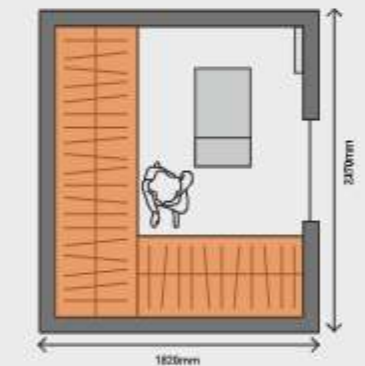

L-SHAPE medium-sized wardrobe (5m²)

Suitable for long and narrow areas, having an island as an option.